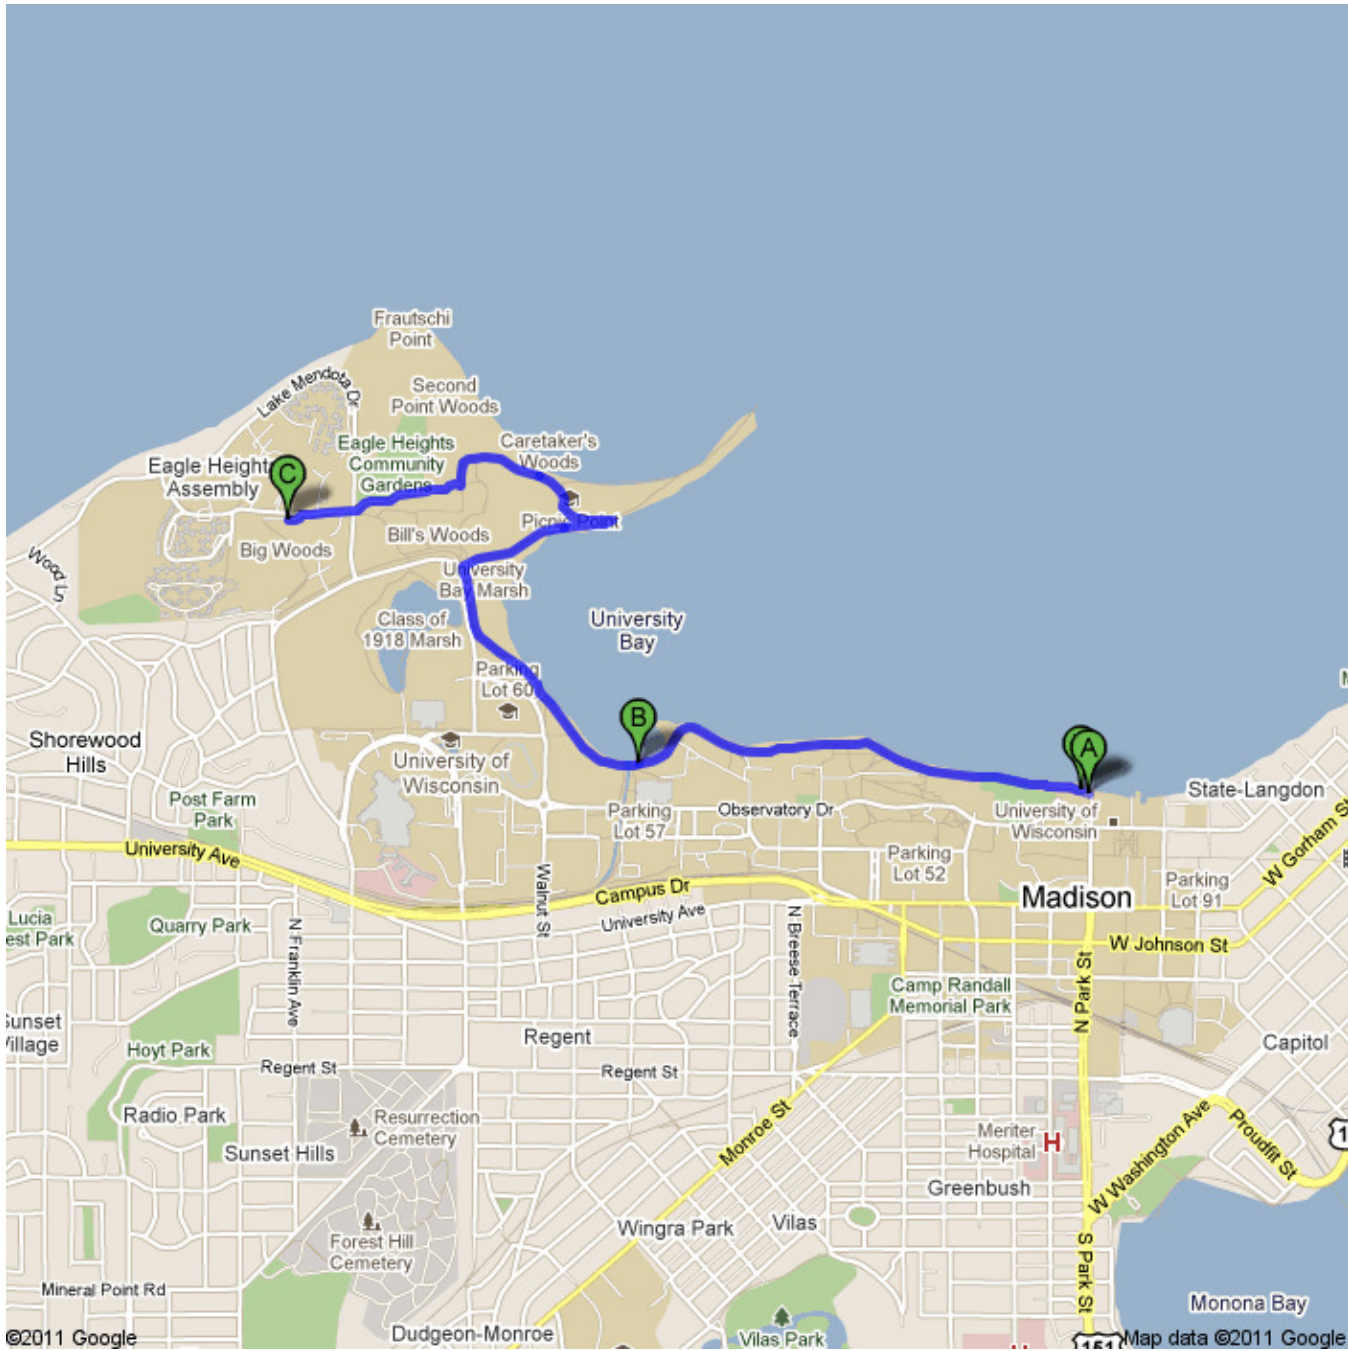

Directions to Unknown road
9.6 km – about 1 hour 57 mins

Save trees. Go green!
 Download Google Maps on your phone at google.com/gmm

Walking directions are in beta.

Use caution – This route may be missing sidewalks or pedestrian paths.

 Unknown road

1. Head **northwest** toward **The Howard Temin Lakeshore Path** go 170 m
About 2 mins total 170 m

 2. Slight right at **The Howard Temin Lakeshore Path** go 1.6 km
About 19 mins total 1.8 km

Total: **1.8 km** – about **21 mins**

 The Howard Temin Lakeshore Path total 0.0 km

3. Head **west** on **The Howard Temin Lakeshore Path** go 1.0 km
About 13 mins total 1.0 km

 4. Turn right go 600 m
About 7 mins total 1.6 km

 5. Sharp left toward **Eagle Heights** go 750 m
About 10 mins total 2.4 km

 6. Turn right toward **Eagle Heights** go 400 m
About 5 mins total 2.8 km

 7. Slight right at **Eagle Heights** go 200 m
About 3 mins total 3.0 km